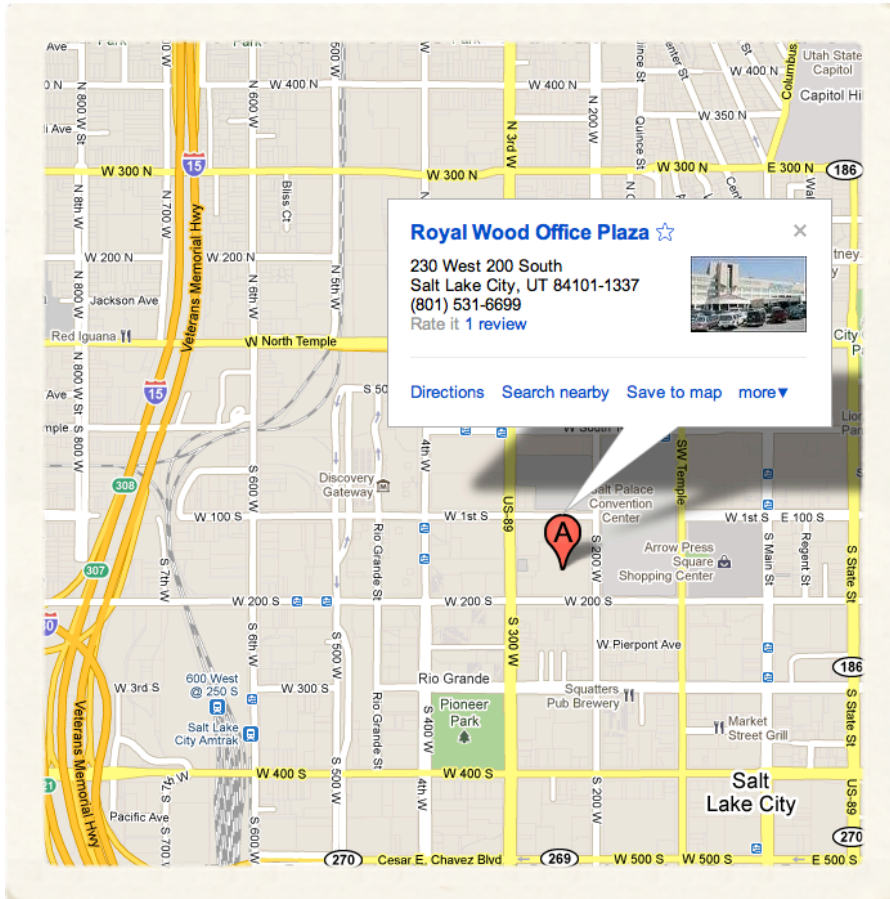

The Utah Personnel Development Center is now located at the Royal Wood Plaza in downtown Salt Lake City, near the Energy Solutions Arena and Salt Palace.

Driving Directions

From the north:

- Take exit 312
- Merge onto US-89 South
- Turn left onto 200 South
- Royal Wood Plaza will be on the left

From the south:

- Take exit 306
- Merge onto 600 South
- Turn left onto 300 West
- Turn right onto 200 South
- Royal Wood Plaza will be on the left

Parking (South Lot)

Please park in the South Lot:

Enter the building at the main rotunda, tell security you are here for a UPDC event. Ride the Elevator to the 1st floor.